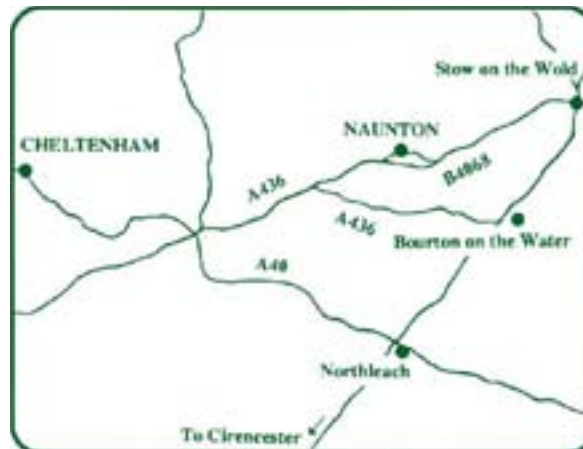

***St. Andrew's Church, Naunton GL54 3AX is
four miles west of Stow on the Wold.***

Cover image © Country Life

Naunton Music

2019 Season of Concerts

PIATTI QUARTET

**THE CARDINALL'S
MUSICK**

FREDDY KEMPF

**ALEXANDER SITKOVETSKY
& MAXIM RYSANOV**